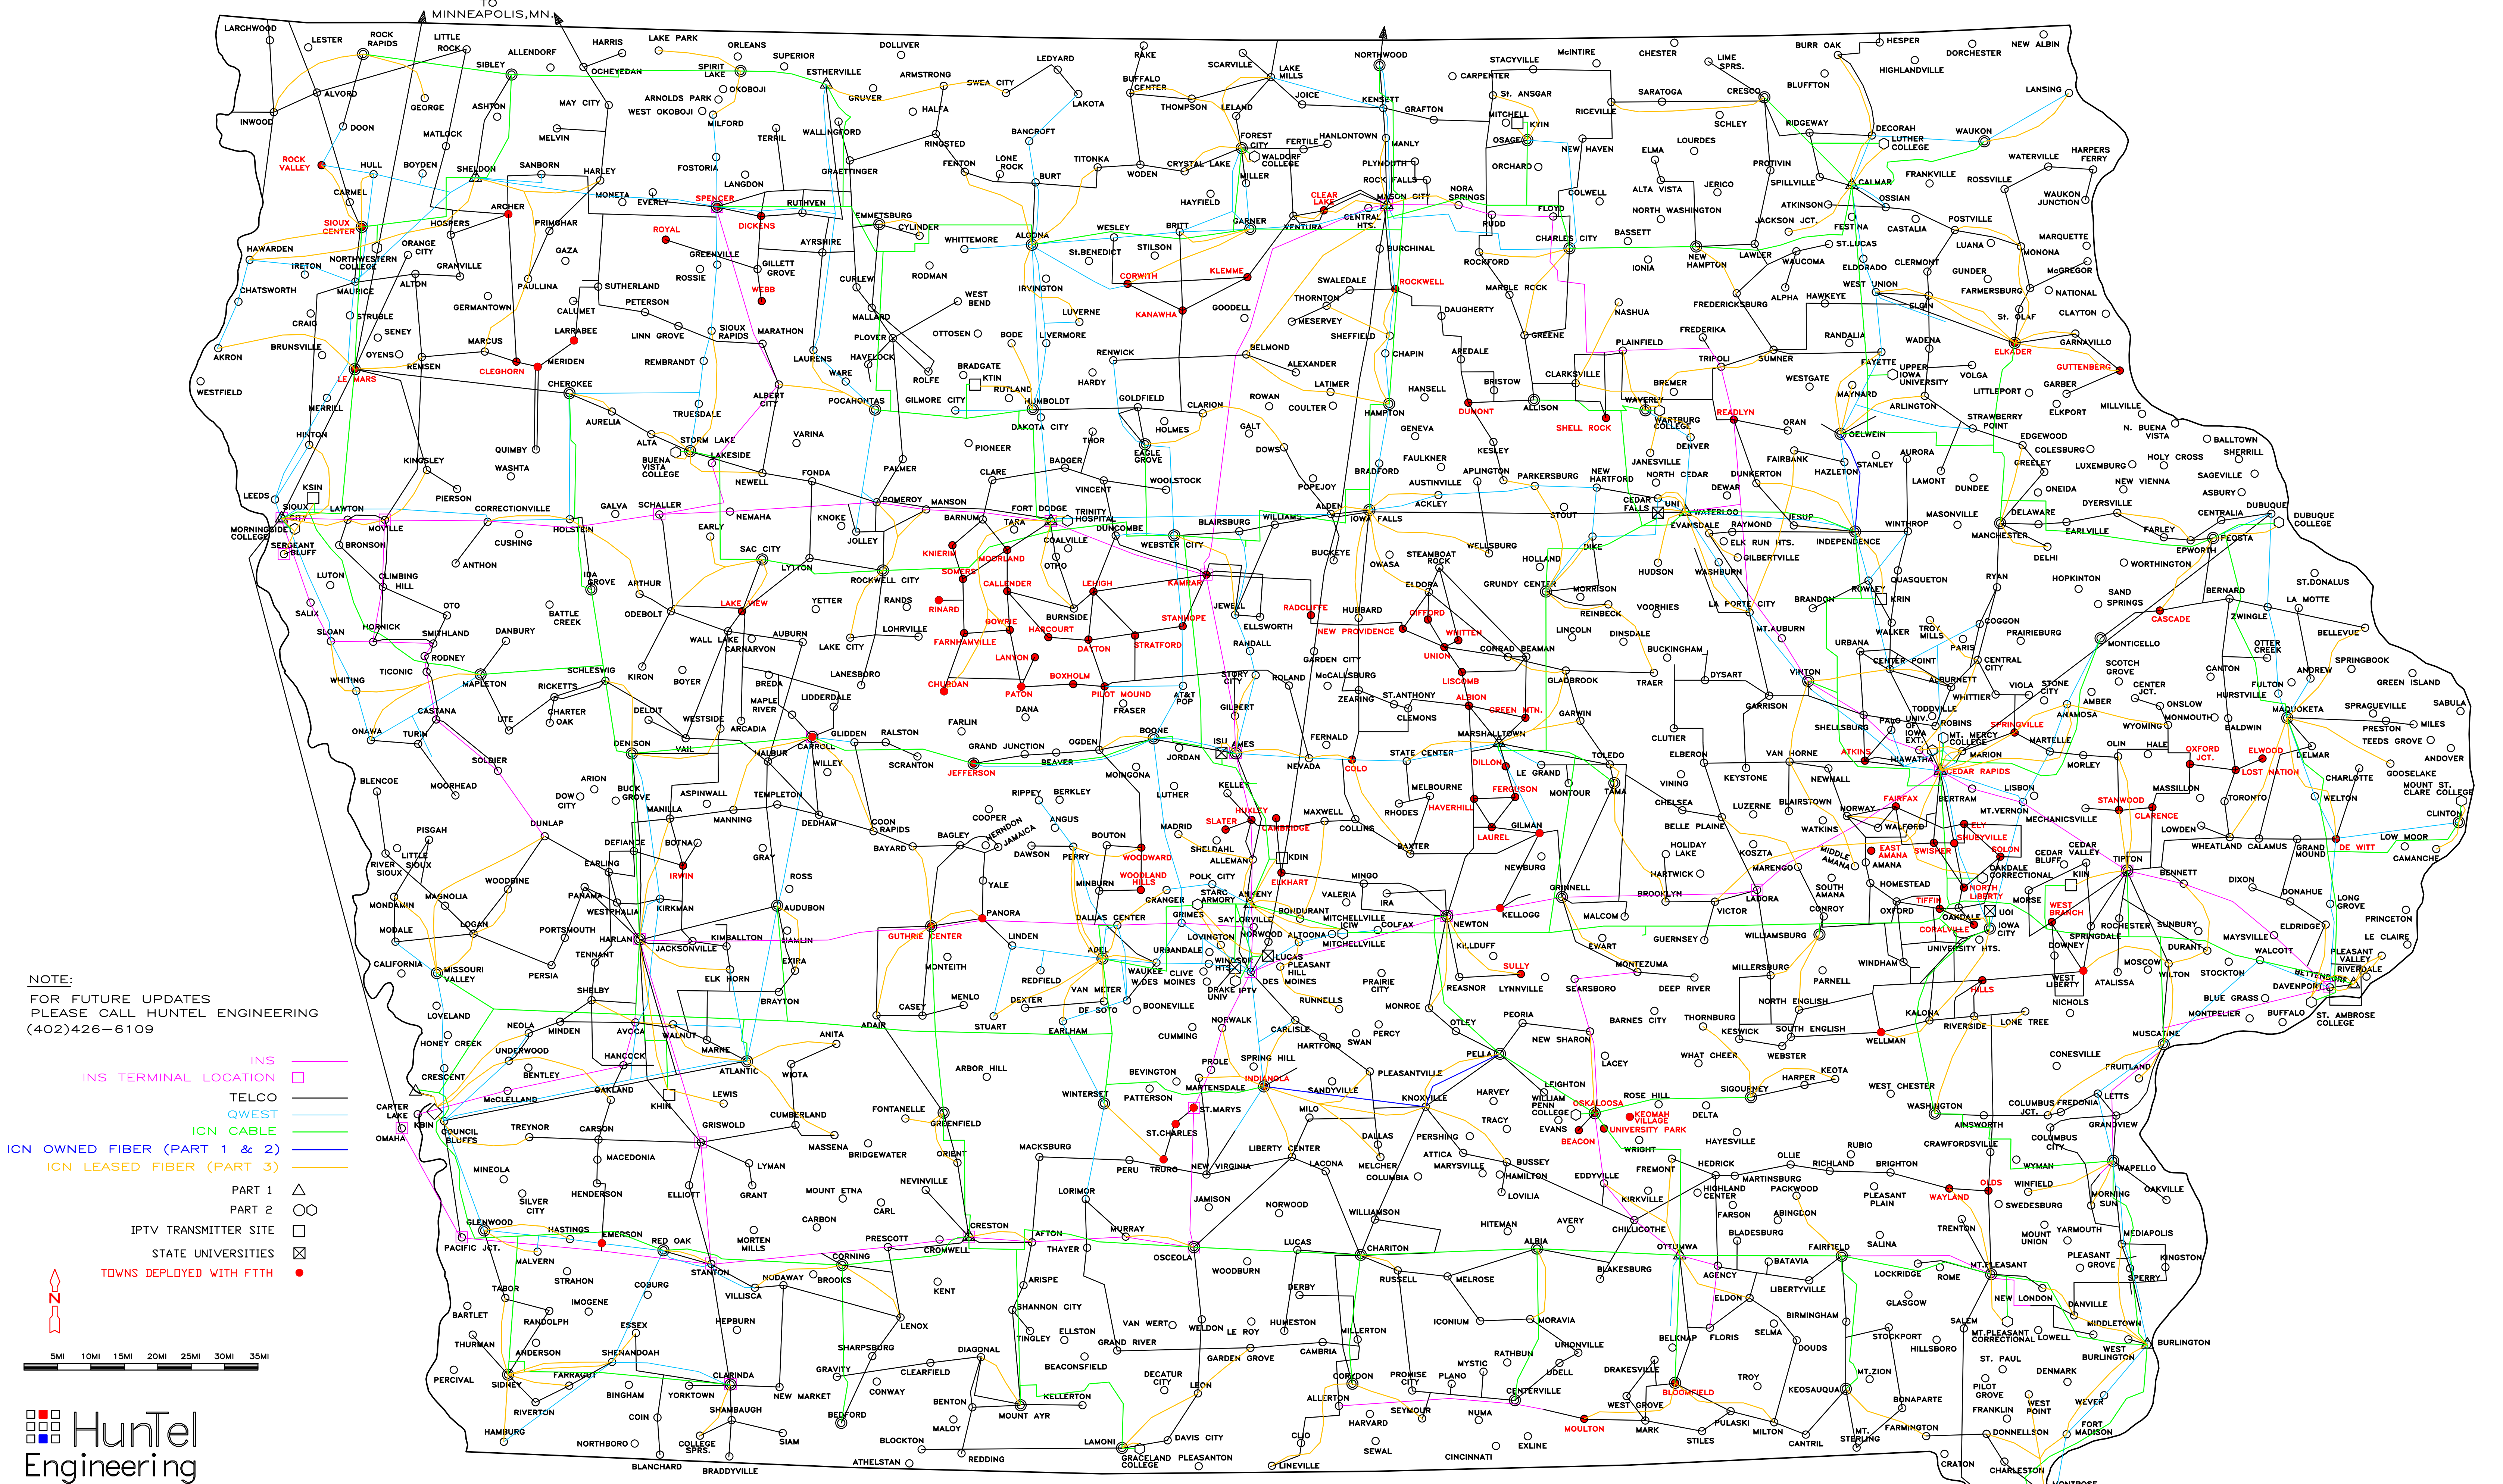

IOWA PRIVATE SECTOR COMM. FIBER W/ ICN FIBER PARTS 1 & 2, & PART 3

NOTE:
FOR FUTURE UPDATES
PLEASE CALL HUNTEL ENGINEERING
(402)426-6109

HunTel
Engineering